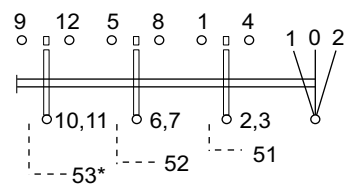

*Only for CS 16 ... PN, CS 25 ... PN, CS 25 ... PNG and CS 32 ... PNG.

For CS .. PNLK