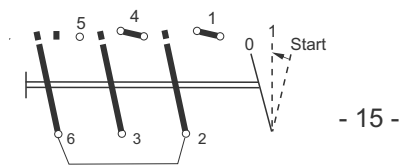

*Only for CS 16 ... PN, CS 25 ... PN, CS 25 ... PNG and CS 32 ... PNG.

For CS .. PNLK