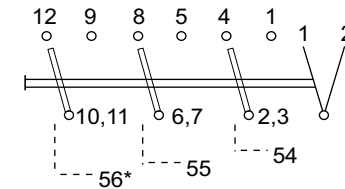

*Only for CS 16 ... PN, CS 25 ... PN, CS 25 ... PNG and CS 32 ... PNG.

For CS .. PNLK