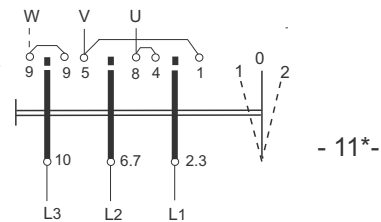

*Only for CS 16 ... PN, CS 25 ... PN, CS 25 ... PNG and CS 32 ... PNG.

For CS .. PNLK