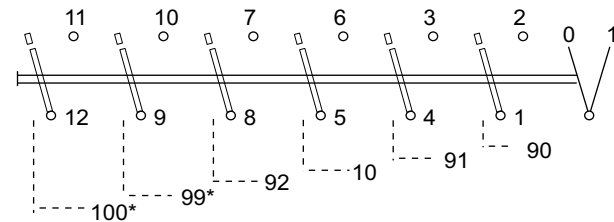

*Only for CS 16 ... PN, CS 25 ... PN, CS 25 ... PNG and CS 32 ... PNG.

For CS .. PNLK